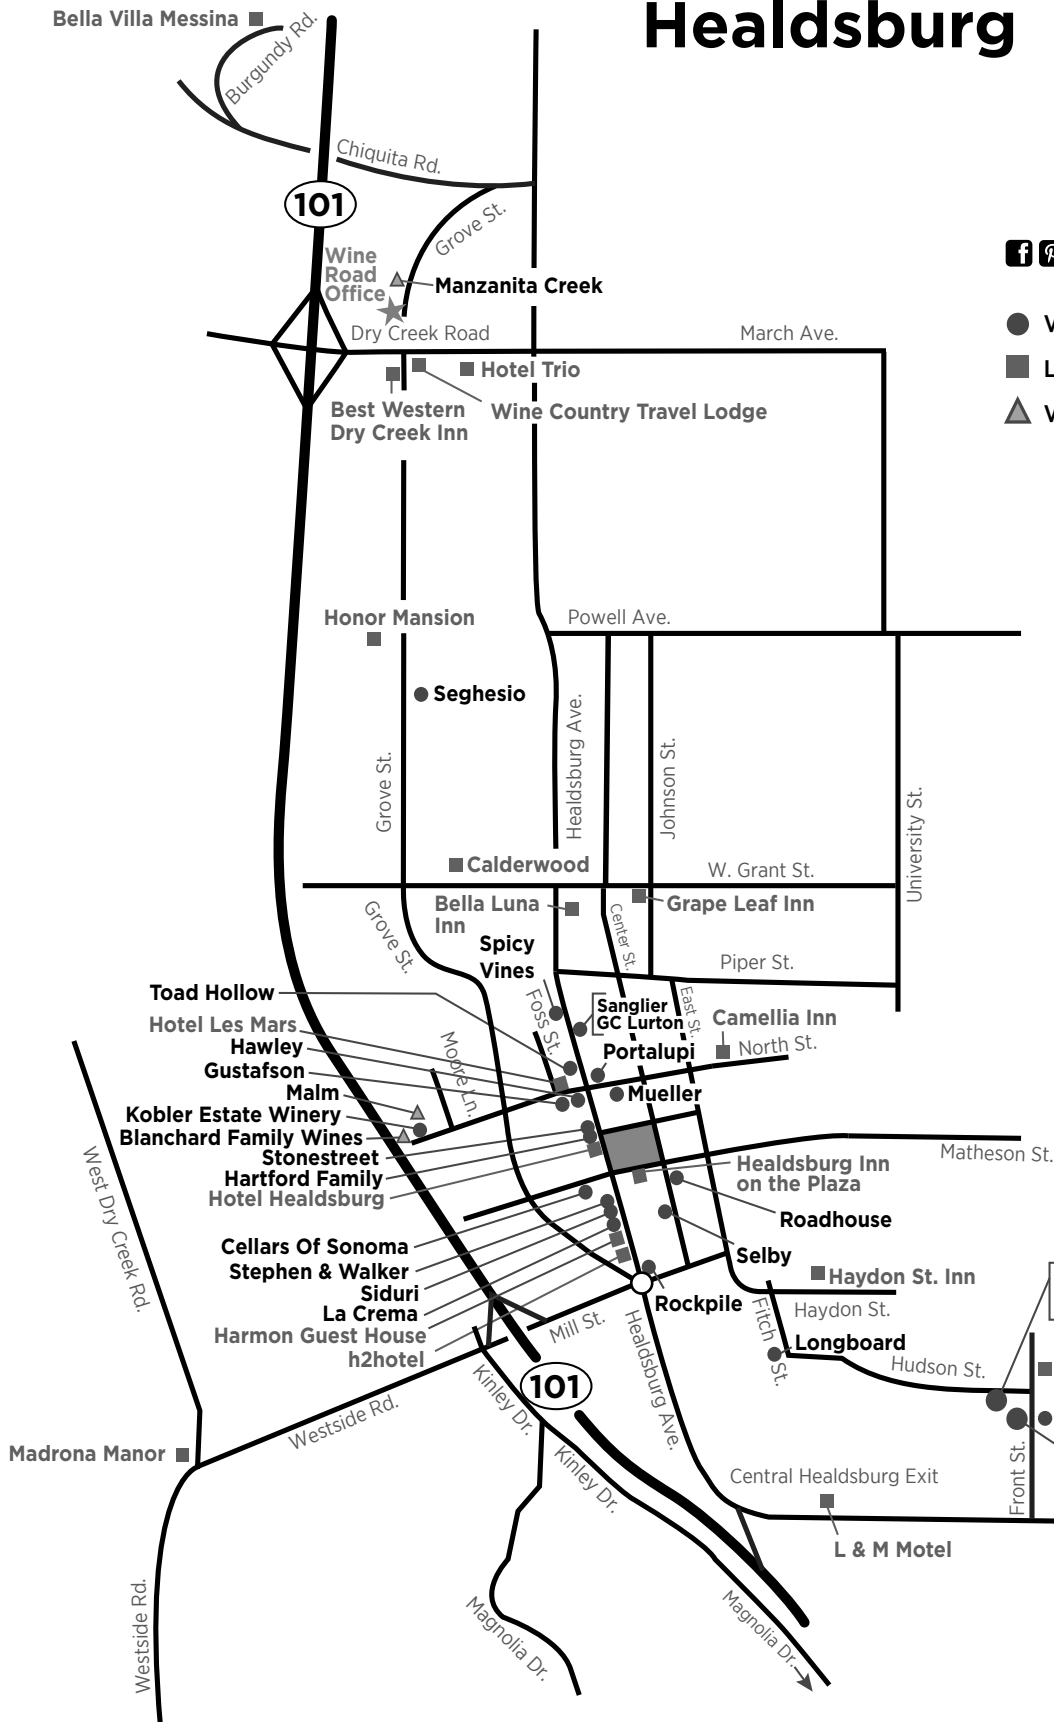

Bella Villa Messina ■

101

Wine Road Office ▲

Manzanita Creek

Dry Creek Road

March Ave.

Hotel Trio

Best Western Dry Creek Inn

Wine Country Travel Lodge

Honor Mansion

Powell Ave.

● Seghesio

■ Calderwood

W. Grant St.

Bella Luna Inn

■ Grape Leaf Inn

Spicy Vines

Piper St.

Toad Hollow

Hotel Les Mars

Hawley

Gustafson

Malm

Kobler Estate Winery

Blanchard Family Wines

Stonestreet

Hartford Family

Hotel Healdsburg

Cellars Of Sonoma

Stephen & Walker

Siduri

La Crema

Harmon Guest House

h2hotel

Sangler GC Lurton

Camellia Inn

Portalupi

● Mueller

North St.

Healdsburg Inn on the Plaza

Roadhouse

Selby

■ Haydon St. Inn

Rockpile

Longboard

Hudson Street Wineries Pezzi King

■ River Belle Inn

● Davis Family Vyd.

Hart's Desire
Leo Steen
Holdredge Wines
Sapphire Hill

Madrona Manor ■

101

Central Healdsburg Exit

L & M Motel