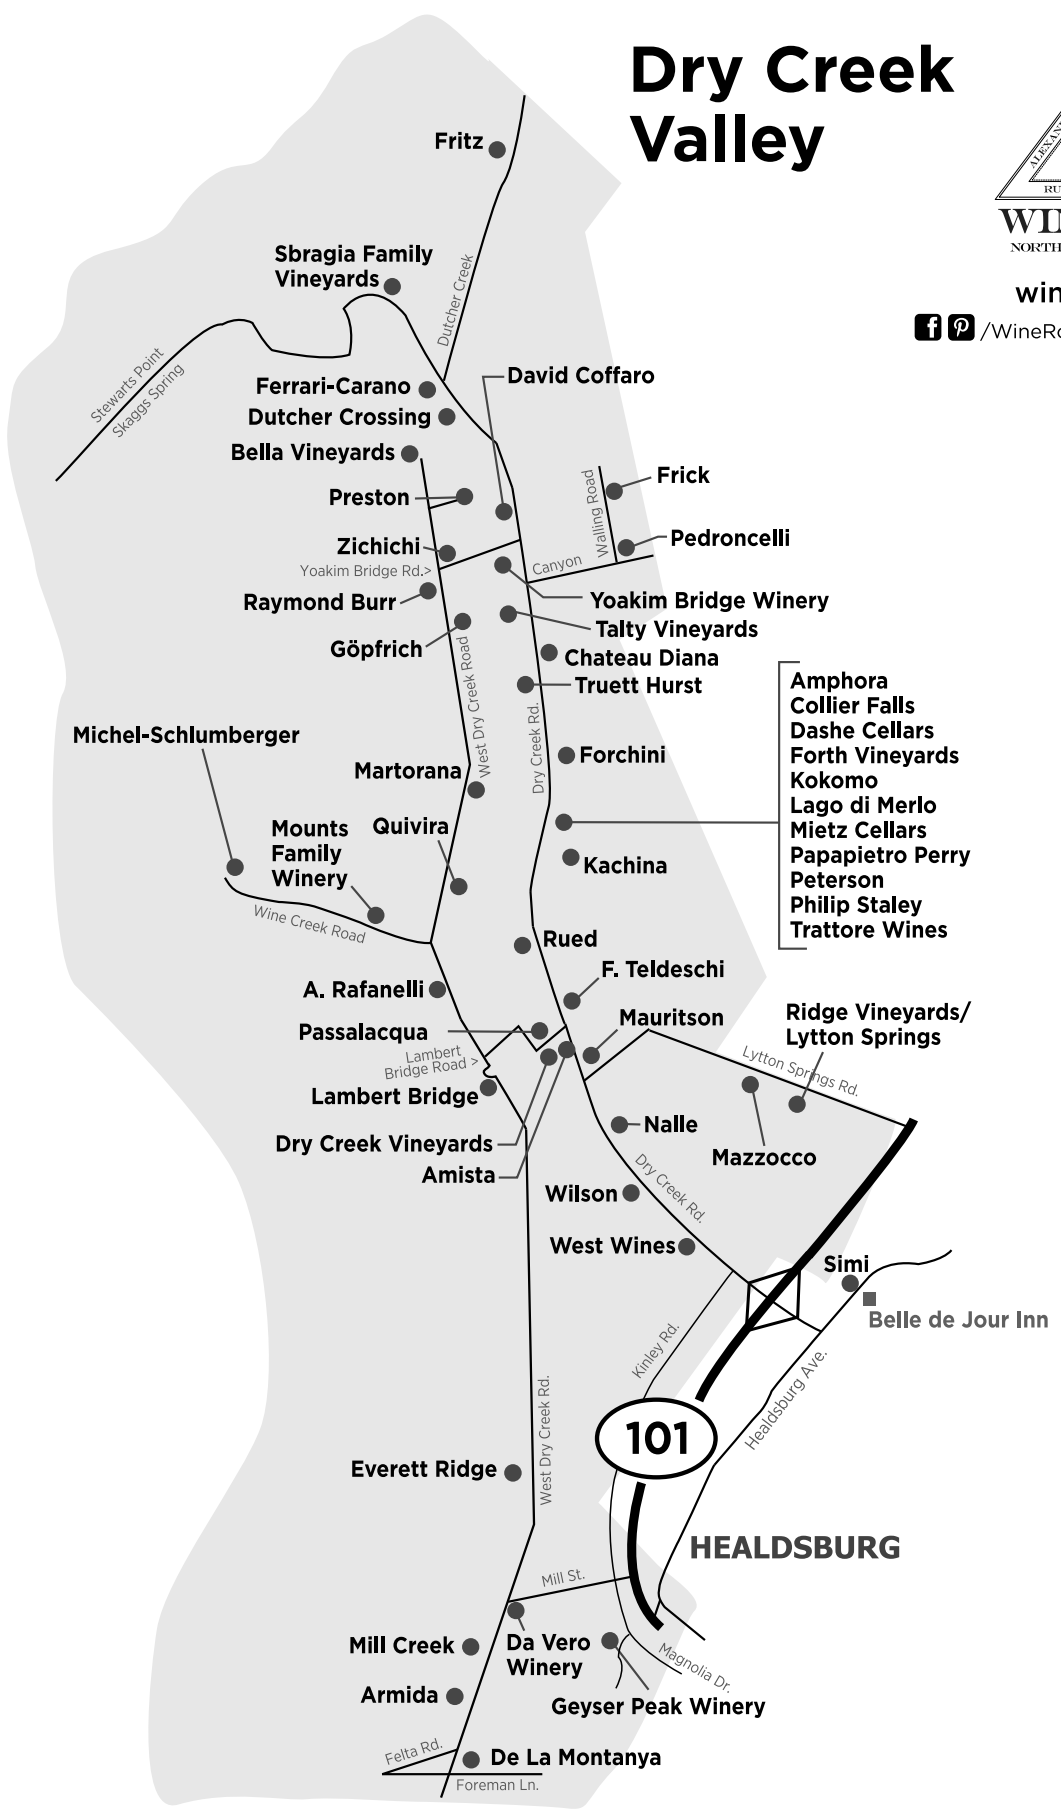

Dry Creek Valley

WINE ROAD

NORTHERN SONOMA COUNTY
CALIFORNIA, USA

wineroad.com

Facebook: /WineRoad Instagram: /TheWineRoad

- Amphora
- Collier Falls
- Dashe Cellars
- Forth Vineyards
- Kokomo
- Lago di Merlo
- Mietz Cellars
- Papapietro Perry
- Peterson
- Philip Staley
- Trattore Wines

101

HEALDSBURG